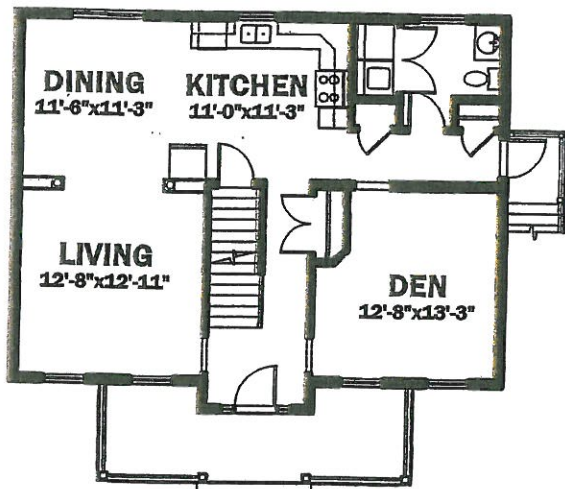

# "Krysta"

FIRST FLOOR

SECOND FLOOR

## UNIA ESTATES

- Width - 34'-0"
- Depth - 26'-0"
- First Floor - 900 square feet
- Second Floor - 900 square feet
- Bonus - N/A
- Basement - Unfinished
- Garage - N/A
- Total - 1800 square feet