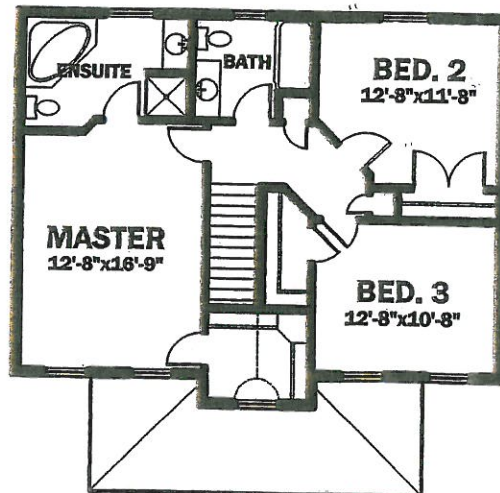

# "Krysta"

FIRST FLOOR

SECOND FLOOR

## UNIA ESTATES

- Width - 34'-0"
- Depth - 26'-0"
- First Floor - 900 square feet
- Second Floor - 900 square feet
- Bonus - N/A
- Basement - Unfinished
- Garage - N/A
- Total - 1800 square feet