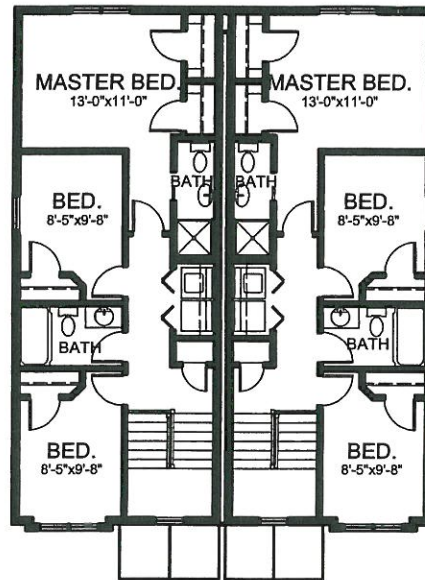

FIRST FLOOR

SECOND FLOOR

Kelly Street Extension

Width - 34'-0"

Depth - 40'-0"